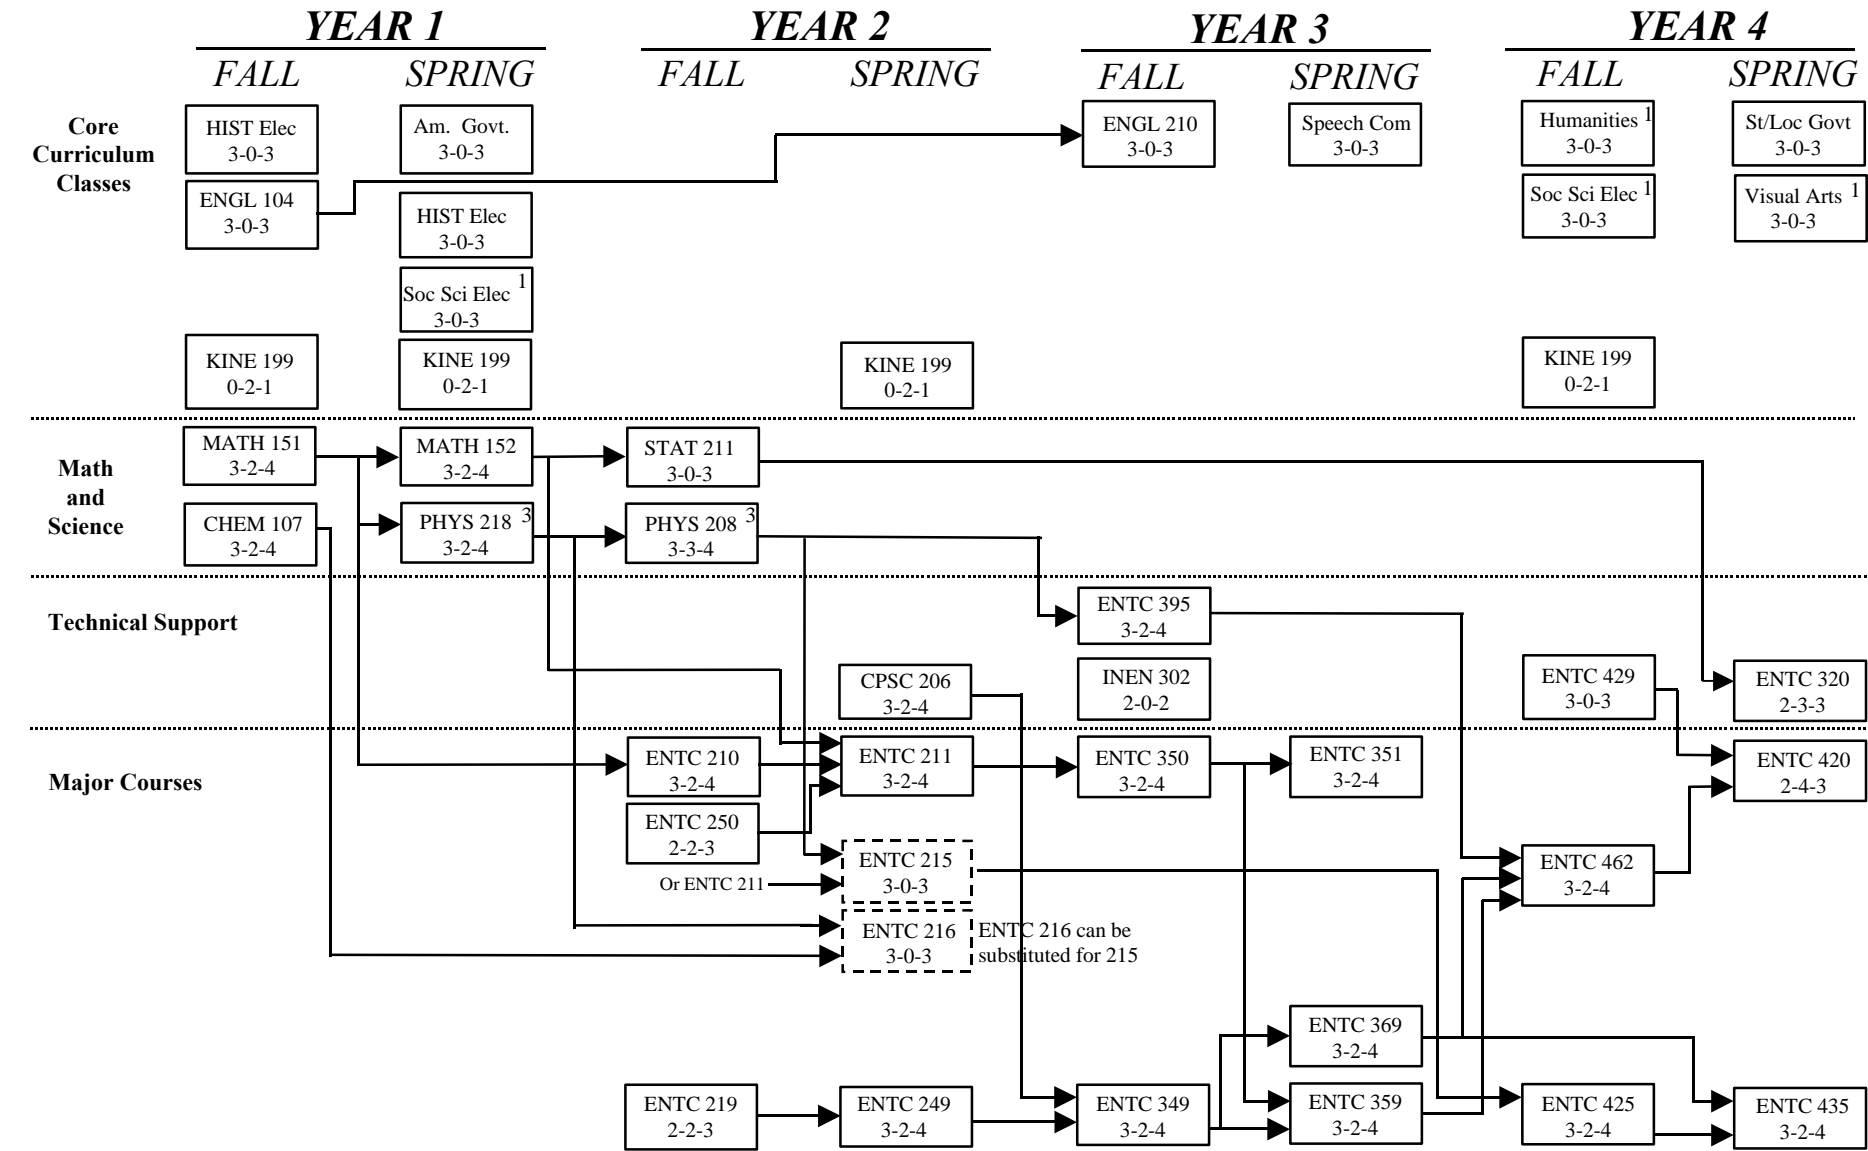

**ALL COE PREREQUISITES
MUST BE COMPLETED WITH
C or BETTER GRADE**

ELECTRONICS ENGINEERING TECHNOLOGY

Texas A&M University

2000-2001 Curriculum - Catalog 123

1. Refer to catalog for Social Science and Humanities electives.
 2. Health & Fitness.
 3. Both physics courses must be calculus based.
- 3-2-4: 3-hour lecture, 2-hour lab, 4 credits

Students must meet all prerequisites for each course in the semester/year they enroll in the course or have a written request for waiver approved by course instructor and program coordinator.